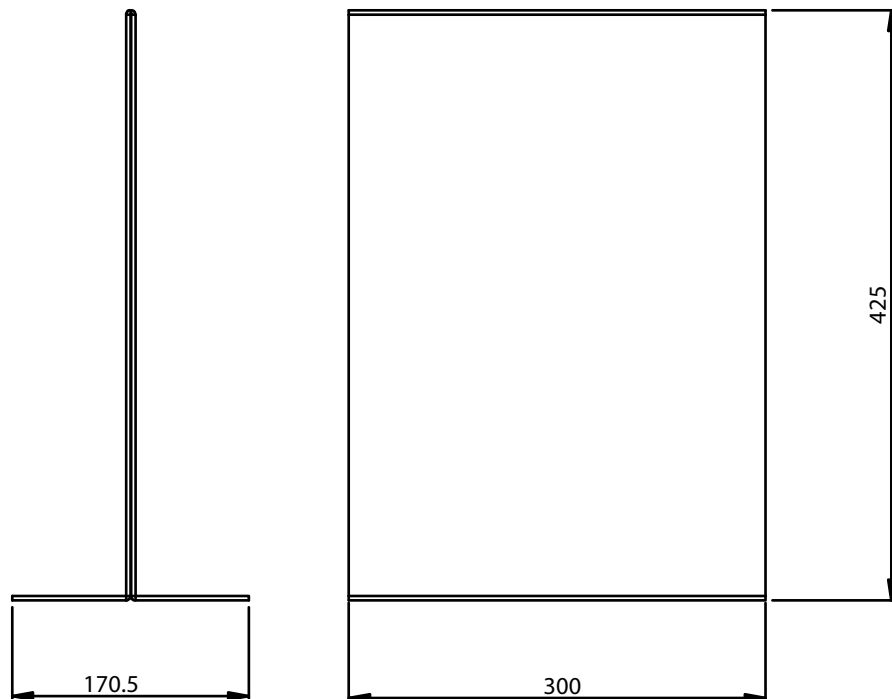

DA3T/P

A3 'T' Portrait Poster Holder

retail dimension

Width: 300mm
Height: 425mm
Depth: 170mm

Made from 3mm clear acrylic

Landscape also available

auckland

T. 09 379 8153
F. 09 379 0705

www.retaildimension.co.nz

wellington

T. 04 939 8875
F. 04 939 8876

PO Box 37034, Parnell, Auckland 1052
Level 2, 308-318 Parnell Road, Parnell, Auckland 1151

PO Box 15233, Miramar, Wellington 6243
149 Park Road, Miramar, Wellington 6022