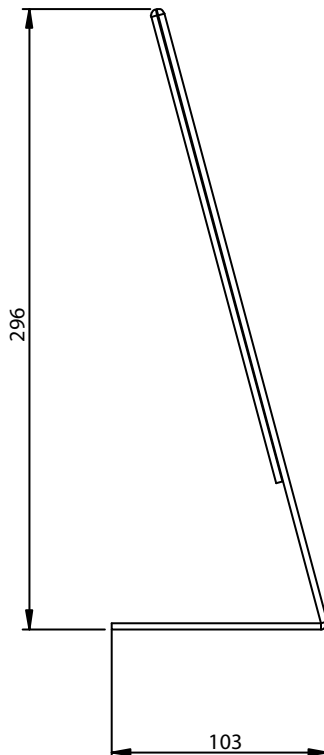

# DA4L/P

A4 'L' Portrait Poster Holder

retail **dimension**

Width: 211mm  
Height: 296mm  
Depth: 103mm

Made from 3mm clear acrylic

Landscape also available

auckland

T. 09 379 8153  
F. 09 379 0705

[www.retaildimension.co.nz](http://www.retaildimension.co.nz)

wellington

T. 04 939 8875  
F. 04 939 8876

PO Box 37034, Parnell, Auckland 1052  
Level 2, 308-318 Parnell Road, Parnell, Auckland 1151

PO Box 15233, Miramar, Wellington 6243  
149 Park Road, Miramar, Wellington 6022