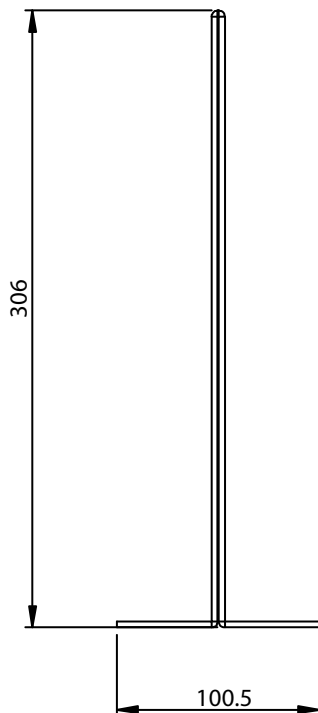

DA4T/P

A4 'T' Portrait Poster Holder

retail dimension

Width: 214mm
Height: 306mm
Depth: 100mm

Made from 3mm clear acrylic

Landscape also available

auckland

T. 09 379 8153
F. 09 379 0705

www.retaildimension.co.nz

wellington

T. 04 939 8875
F. 04 939 8876

PO Box 37034, Parnell, Auckland 1052
Level 2, 308-318 Parnell Road, Parnell, Auckland 1151

PO Box 15233, Miramar, Wellington 6243
149 Park Road, Miramar, Wellington 6022