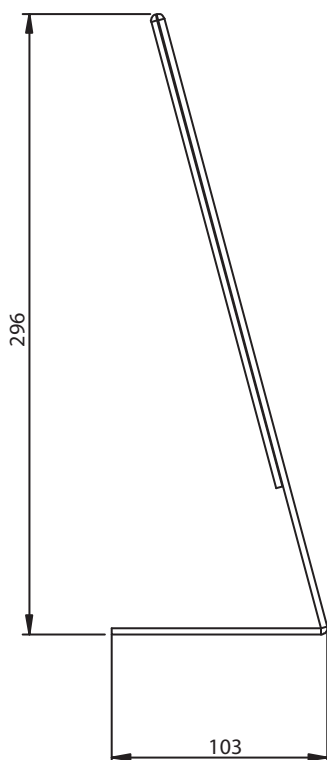

# DA5L/P

A5 'L' Portrait Poster Holder

retail dimension

Width: 149mm  
Height: 217mm  
Depth: 90mm

Made from 3mm clear acrylic

Landscape also available

auckland

T. 09 379 8153  
F. 09 379 0705

[www.retaildimension.co.nz](http://www.retaildimension.co.nz)

wellington

T. 04 939 8875  
F. 04 939 8876

PO Box 37034, Parnell, Auckland 1052  
Level 2, 308-318 Parnell Road, Parnell, Auckland 1151

PO Box 15233, Miramar, Wellington 6243  
149 Park Road, Miramar, Wellington 6022