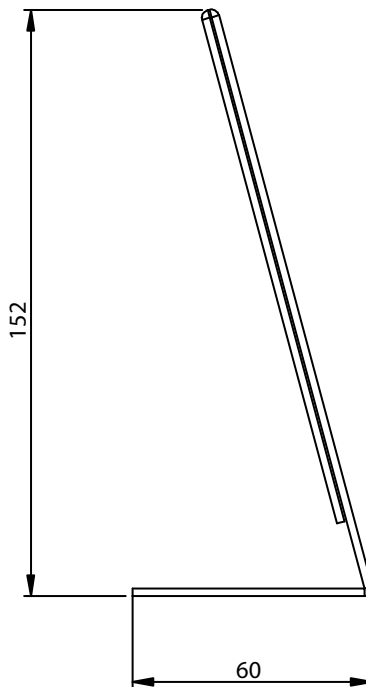

# DA6L/P

A6 'L' Portrait Poster Holder

retail dimension

Width 106mm  
Height: 152mm  
Depth: 60mm

Made from 3mm clear acrylic

Landscape also available

auckland

T. 09 379 8153  
F. 09 379 0705

[www.retaildimension.co.nz](http://www.retaildimension.co.nz)

wellington

T. 04 939 8875  
F. 04 939 8876

PO Box 37034, Parnell, Auckland 1052  
Level 2, 308-318 Parnell Road, Parnell, Auckland 1151

PO Box 15233, Miramar, Wellington 6243  
149 Park Road, Miramar, Wellington 6022