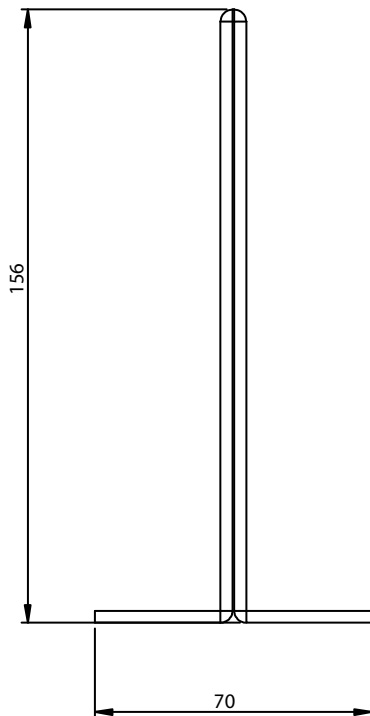

DA6T/P

A6 'T' Portrait Poster Holder

retail **dimension**

Width 149mm
Height: 217mm
Depth: 100mm

Made from 3mm clear acrylic

Landscape also available

auckland

T. 09 379 8153
F. 09 379 0705

www.retaildimension.co.nz

wellington

T. 04 939 8875
F. 04 939 8876

PO Box 37034, Parnell, Auckland 1052
Level 2, 308-318 Parnell Road, Parnell, Auckland 1151

PO Box 15233, Miramar, Wellington 6243
149 Park Road, Miramar, Wellington 6022