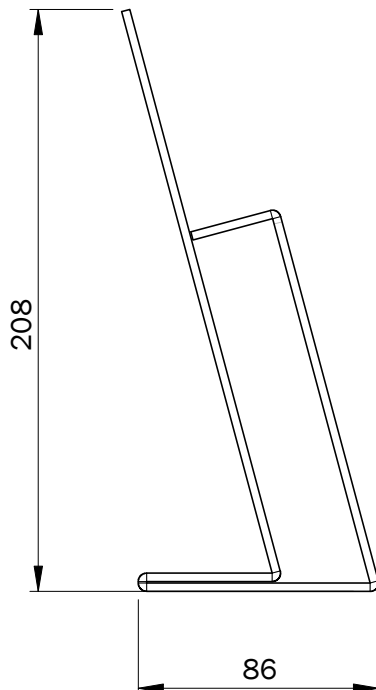

DDLBH

DL Brochure Holder

retail dimension

Width: 135mm
Height: 208mm
Depth: 86mm

Made from 3mm clear acrylic

auckland

T. 09 379 8153
F. 09 379 0705

www.retaildimension.co.nz