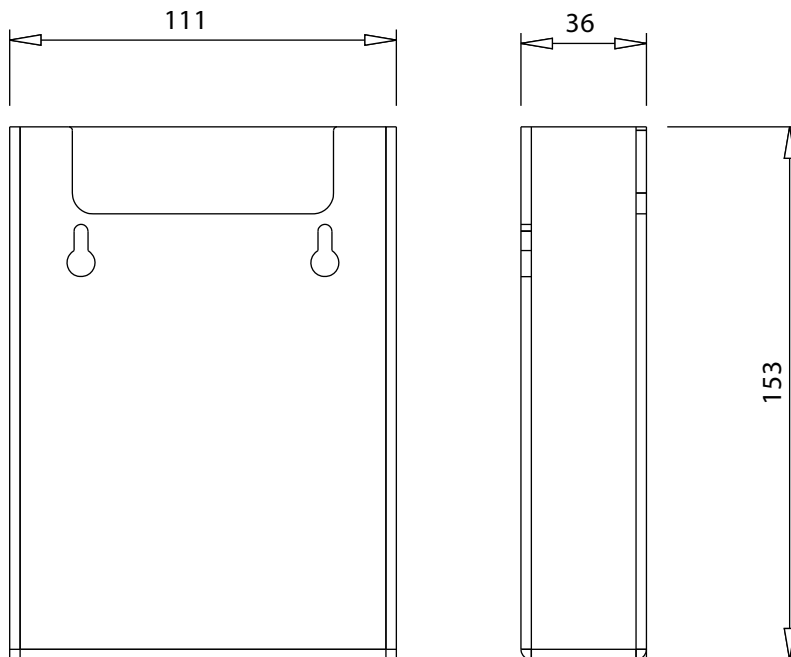

DDLPP

DL Plain Pocket

retail dimension

Width: 111mm
Height: 135mm
Depth: 36mm

Made from 3mm clear acrylic

auckland

T. 09 379 8153
F. 09 379 0705

www.retaildimension.co.nz