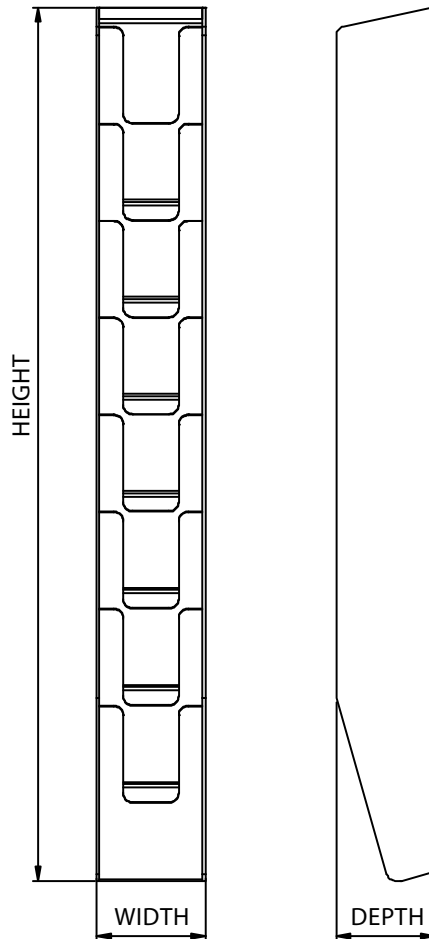

# DMMDL

DL Multipocket Magazine Module

retail dimension

DL Multi Pocket Magazine Module  
Made from 3mm clear acrylic.  
Slot or bracket wall mounted.

	WIDTH	HEIGHT	DEPTH
6 POCKET	115	715	100
8 POCKET	115	915	100